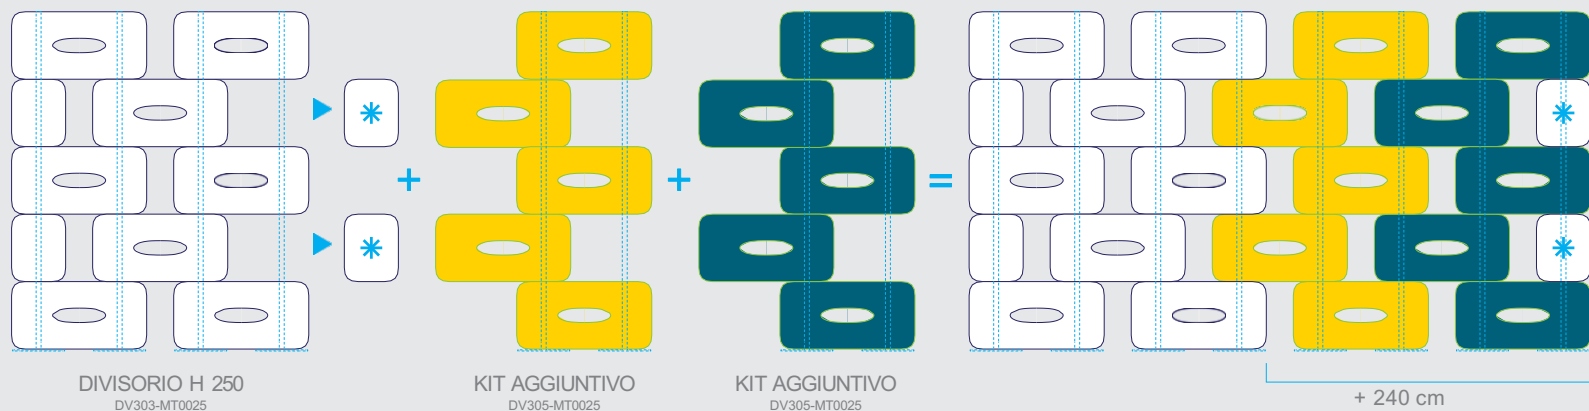

Su richiesta
On demand

46

DESIGN BY SIMONE MICHELI

ADDITIONAL KIT

The illustrated composition is provided for information purposes only and is not the only possible solution.

The Cookie divider is based on a system of modules that can be inserted individually on the support poles, which can be positioned in an always different way, creating countless chromatic compositions.