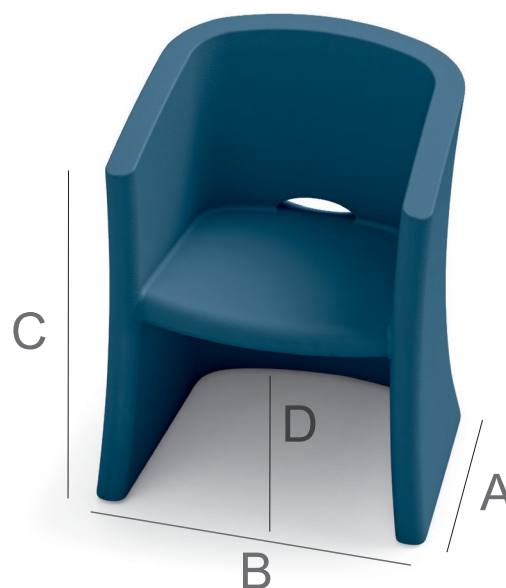

BREEZE ARMCHAIR

QUOTE

A = 58 cm

B = 65 cm

C = 80 cm

D = 46 cm

A large and comfortable bucket style seat, where the armrests give elegance and privacy. Made of polyethylene, thanks to its exceptional resistance to atmospheric agents, the Breeze armchair fits perfectly outdoors. The drainage between the seat and the backrest allows rainwater to drain

POLTRONA BREEZE

cod.

PL303-CM0065

58x65

80

BCO

ANT

TAU

ROR

SKB

BLP

GMA

VRL

Su richiesta
On demand

DESIGN BY LUIGI & MARCELLO SIARD

69