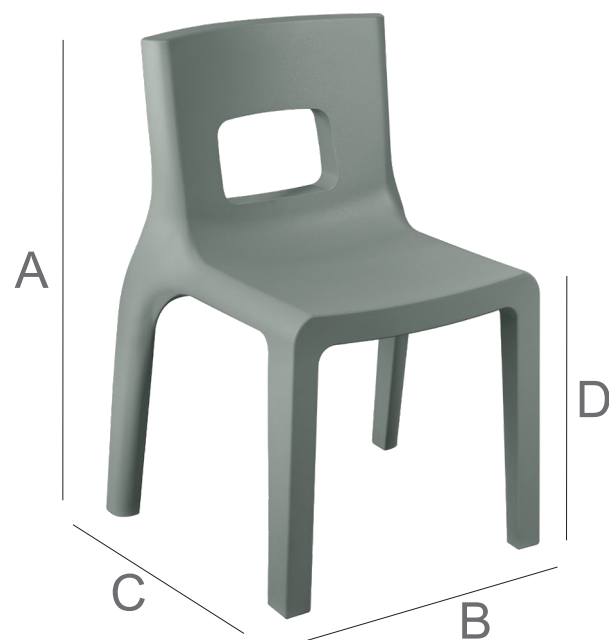

The polyethylene structure and stackability make it perfect for use in contract settings.

QUOTE

A = 80 cm

B = 57 cm

C = 51 cm

D = 46 cm

SEDIA EOS

cod.			conf.
SE306-000001	57x51	80	set 2 pcs

BCO ANT TAU ROR SKB BLP GMA

VRL Su richiesta
On demand

22

DESIGN BY MATTEO LEORATO

MELLOW CHAIR

Softness and fluidity, but also practicality and formal solidity. The polyethylene monocoque chair, without armrests and with a curved and ergonomic backrest, is a comfortable seat with a contemporary design that stands out in any environment.