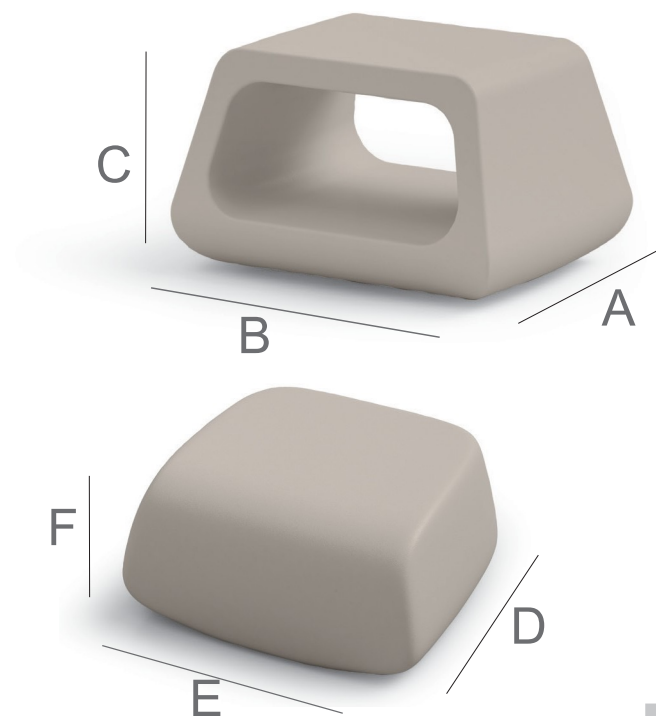

SUGAR TABLE & POUF

The coffee table and the pouf, made of polyethylene, are easy to clean, light to move, resistant to atmospheric agents and UV rays, therefore particularly suitable also for bathing areas.

TAVOLINO SUGAR

cod.		
TA310-H00046	79x58	46

POUF SUGAR

cod.		
PU301-CM0079	70x79	39

BCO ANT TAU ROR SKB BLP GMA | VRL Su richiesta On demand

QUOTE

A = 58 cm

B = 79 cm

C = 46 cm

D = 70 cm

E = 79 cm

F = 39 cm

DESIGN BY SIMONE MICHELI

75