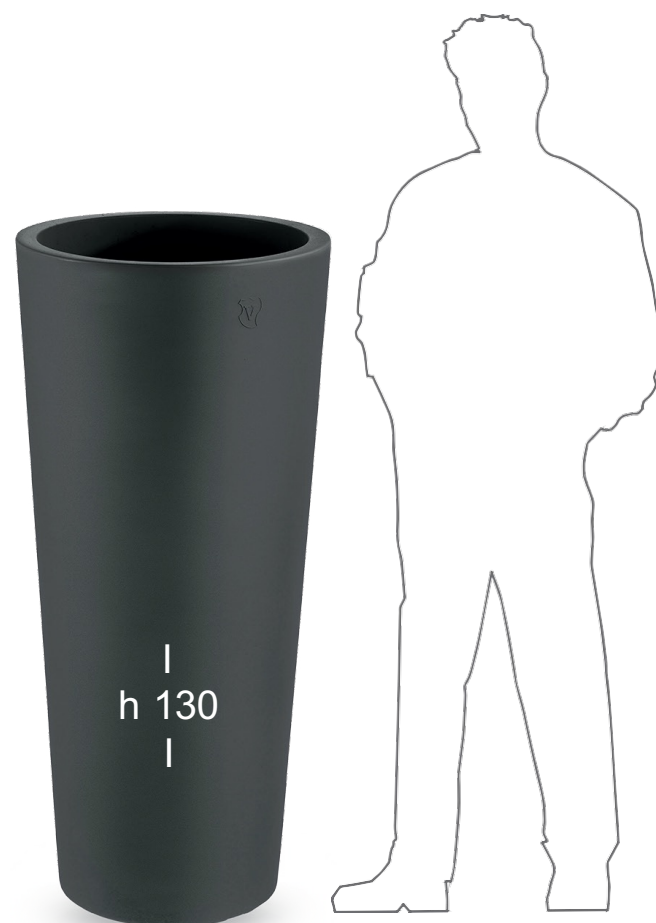

GENESIS CACHE-POT

Genesis high round cache-pot is a modern and high quality product, perfect to give a touch of colour to every environment, even the large ones, thanks to 150 cm high version.

CACHE-POT ROTONDO ALTO

cod.						lt
CH302-H00R70	31	27	70	21	24	15
CH302-H00R85	38	34	85	26	28	20
CH302-H0R100	45	40	100	30,5	34	30
CH302-H0R130	49	41	130	31,5	37	35

BCO ANT BR TAU ROR SKB BLP

VRL

Su richiesta
On demand

143