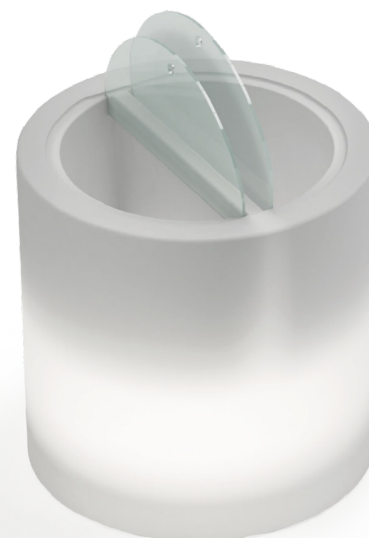

HOME FITTING LUMINOUS PARTY

Coffee table, lamp, bottle rack: the Party homefitting in its light version transforms and adapts itself to every need, creating the right atmosphere for the most exclusive evenings. Equipped, in the small basin with water drainage.

HOME FITTING PARTY

cod.							INDUCTION BATTERY RGBW LED	WIRE WHITE LED Base Inox *
TA330-UOR550	55	43x22	43x18	55	30	55	✓	
TA330-LOR550	55	43x22	43x18	55	30	55		✓

* LAMPADINA RGBW ACQUISTABILE SEPARATAMENTE.
P.137

* RGBW LED BULB SOLD SEPARATELY. P.137

KIT DRENAGGIO
INCLUSO

DRAINAGE KIT
INCLUDED