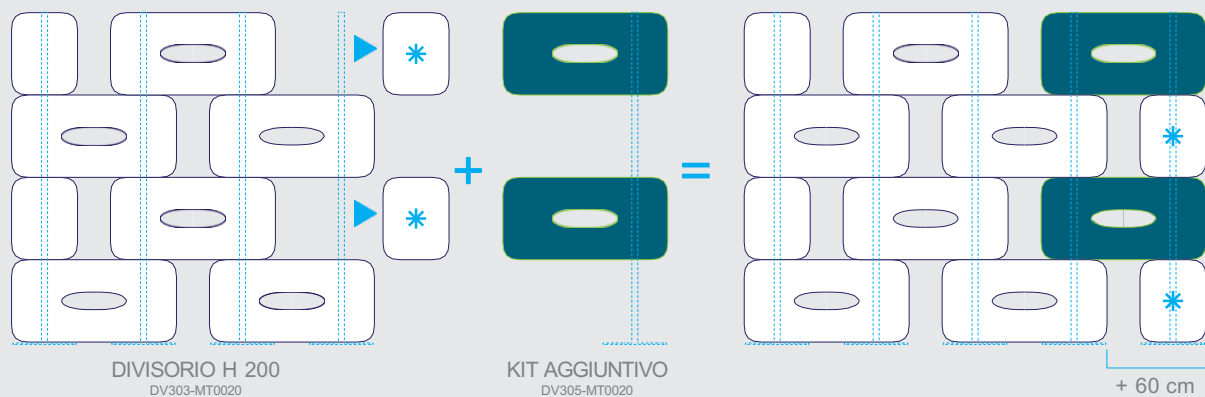

ADDITIONAL KIT

The illustrated composition is provided for information purposes only and is not the only possible solution.

The Cookie divider is based on a system of modules that can be inserted individually on the support poles, which can be positioned in an always different way, creating countless chromatic compositions.