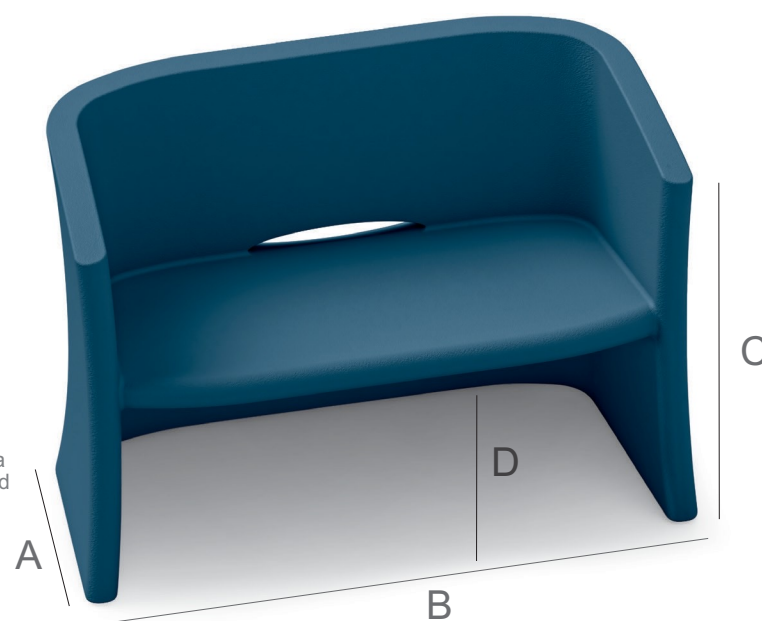

66

DESIGN BY LUIGI & MARCELLO SIARD

67

QUOTE

A = 58 cm

B = 116 cm

C = 80 cm

D = 46 cm

BREEZE SOFA

A two-seater sofa characterized by the soft line of the armrests, an excellent compromise between modern and contemporary style. Also suitable for furnishing bathing establishments, bars and public businesses in general as it does not suffer from the action of atmospheric agents, salt and sunlight. The drainage between the seat and the backrest allows rainwater to drain.

DIVANO BREEZE

cod.		
DV320-CM0116	58x116	80

Su richiesta
On demand

68

DESIGN BY LUIGI & MARCELLO SIARD

BREEZE ARMCHAIR

QUOTE

A = 58 cm