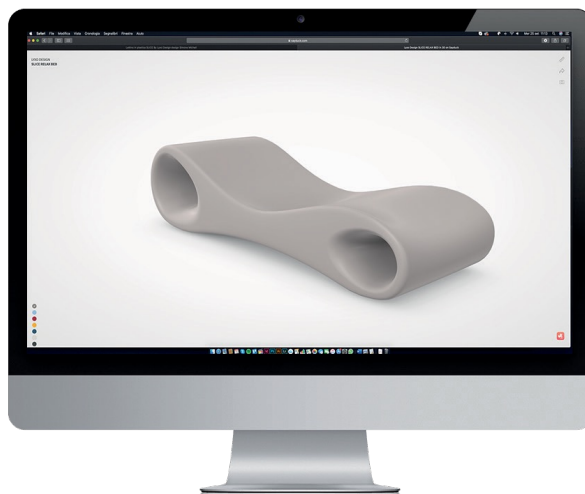

A 360° VISION

From augmented reality, to the web, to the point of sale: each space communicates the LYXO world. On the lyxodesign.com site, 3D models offer a 360 ° overview of the products, with the possibility of exporting them to other sites or graphics programs. In the mobile version it is possible to view

a selection of LYXO products in Augmented Reality in your environment and immediately check size, style and color, until you find the best positioning. LYXO is also present on Archiproducts, an architecture and design community, today the largest source of information and inspiration for architects, designers and retailers.

To make the outfitting of the store even more engaging, totems and graphic material are available to our retailers to present and enhance the brand.

archiproducts®