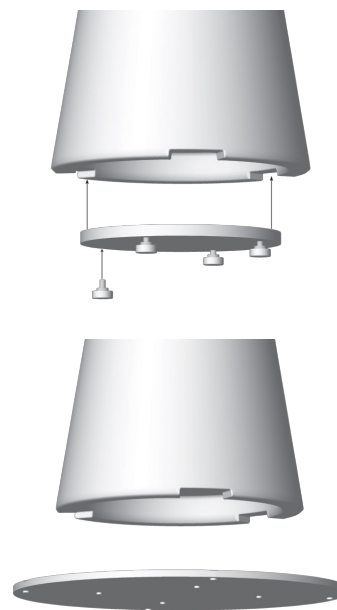

TIFFANY GROUND FIXING PLATE/BALLAST

For our Tiffany tables we also offer two accessories: ground fixing plate and ballast to increase stability.

ZAVORRA E PIEDINI REGOLABILI ADJUSTABLE FEET

cod.	kg		tav
ZV307-H0R072	2.25	26,5	72
ZV307-H0R110	2.85	29.5	110

PIASTRA FISSAGGIO AL SUOLO GROUND FIXING PLATE

cod.	kg		tav
PS307-H0R110	3.10	45.9	110