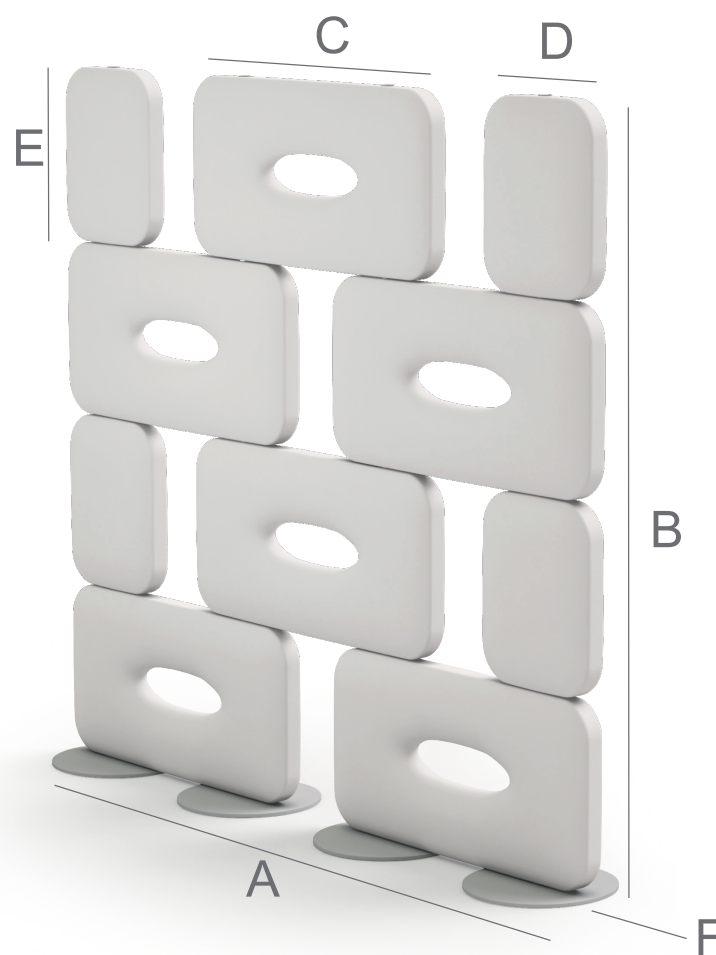

QUOTE

A = 220 cm

B = 200 cm

C = 100 cm

D = 40 cm

E = 50 cm

F = ø 40 cm

H 200 DIVIDER

The 2 meter high divider is made up of 10 modules. The additional kits of 2 modules each, can be ordered both in the color of the divider, to create continuity, and in another of your choice. In this way, you can customize and create a wide variety of alternatives: playing with colors and with the dimensions has never been so fun.

DIVISORIO COOKIE H 200

cod.		
DV303-MT0020	220x40	200

KIT AGGIUNTIVO H 200

cod.		
DV305-MT0020	100x40	200

BCO ANT TAU ROR SKB BLP GMA

Su richiesta
On demand

44

DESIGN BY SIMONE MICHELI