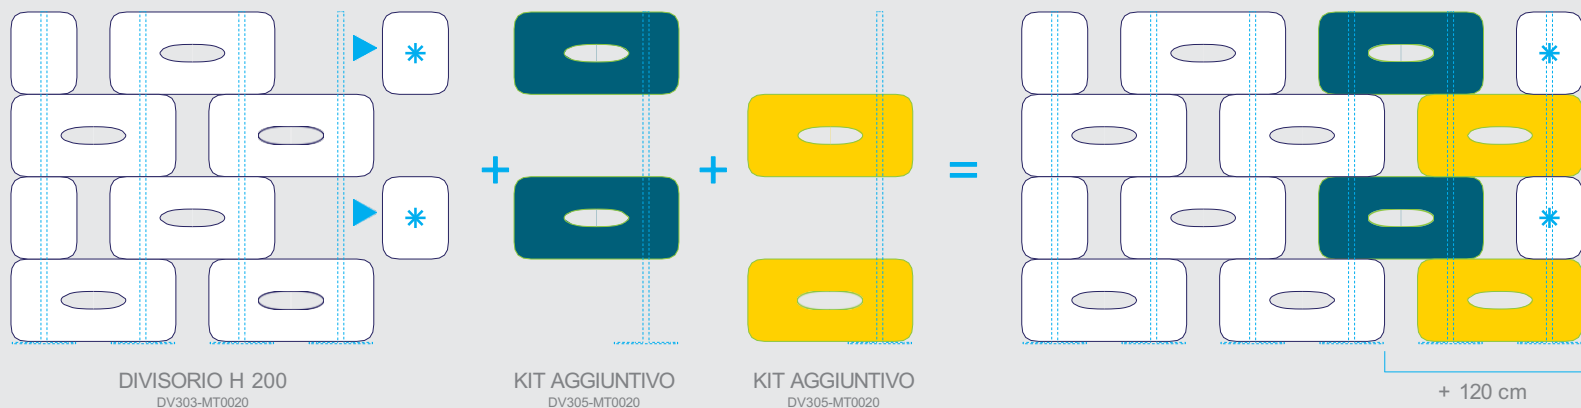

ADDITIONAL KIT

The illustrated composition is provided for information purposes only and is not the only possible solution.

The Cookie divider is based on a system of modules that can be inserted individually on the support poles, which can be positioned in an always different way, creating countless chromatic compositions.