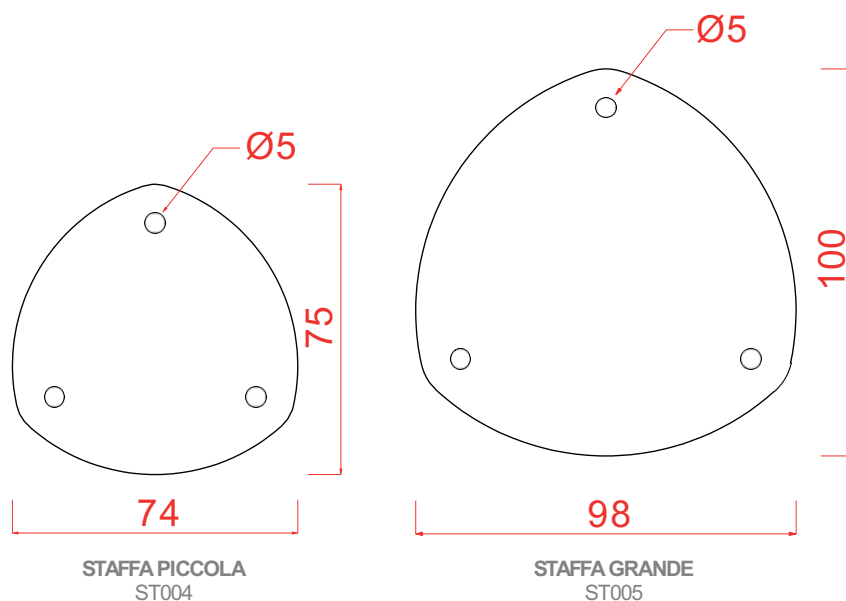

GROUND FIXING BRACKETS

The right safety accessory to fix pots on the ground and avoid accidental rollovers. Suitable also for luminous versions. Two fixing screws for pot included. Ground fixing screw not included.

STAFFA PER FISSAGGIO PICCOLA

cod.			
ST004-PZ0003	3	7,5x7,4	0,4
ST004-PZ0004	4	7,5x7,4	0,4

STAFFA PER FISSAGGIO GRANDE

cod.			
ST005-PZ0003	3	10x9,8	0,4
ST005-PZ0004	4	10x9,8	0,4
ST005-PZ0006	6	10x9,8	0,4