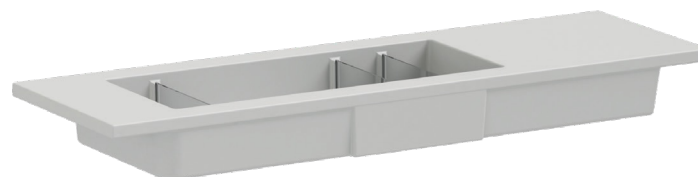

Il bancone bar va acquistato a parte
Bar must be bought separately

COCKTAIL STATION

cod.		
KT302-000001	150x44	25,9

BCO

TASCA PORTA BOTTIGLIE PLEXIGLASS

cod.		
TS301-CM0070	70x11,5	30

84

DESIGN BY LUIGI SIARD