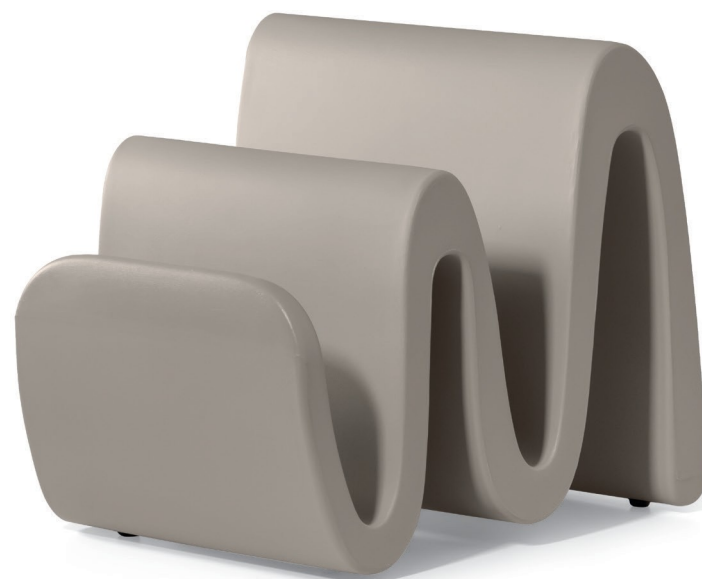

PORTARIVISTE WAVE

cod.

PR301-000001

35,5x38

35

VRL | Su richiesta
On demand

MARVY COUNTER

At the center of the room, every day, every evening. The Marvy modular counter fits to every need of form and space. Also perfect for setting up temporary events.