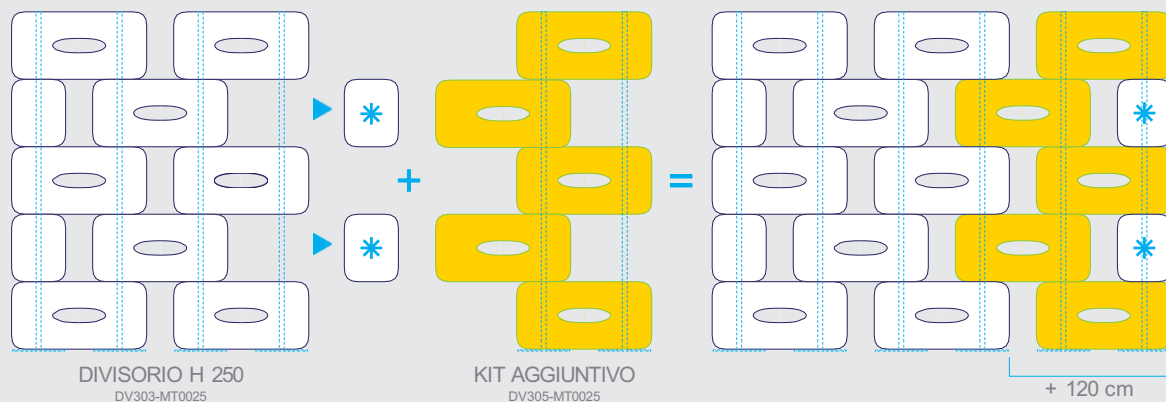

Su richiesta
On demand

46

DESIGN BY SIMONE MICHELI

ADDITIONAL KIT

The illustrated composition is provided for information purposes only and is not the only possible solution.

The Cookie divider is based on a system of modules that can be inserted individually on the support poles, which can be positioned in an always different way, creating countless chromatic compositions.