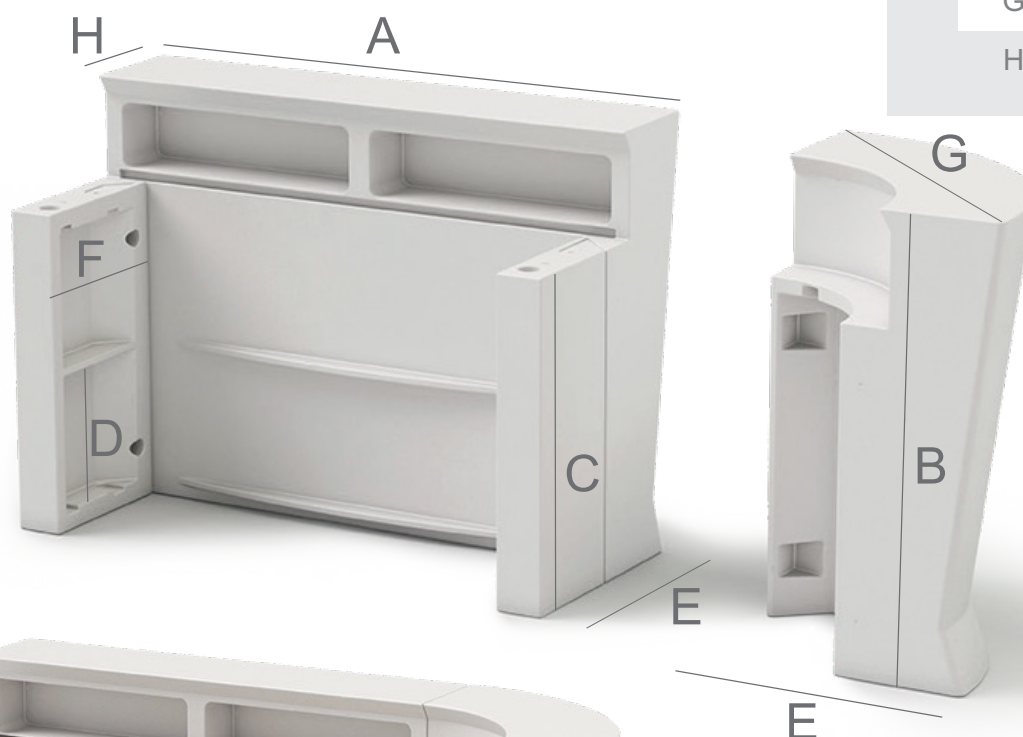

B = 110 cm

C = 83 cm

D = 35 cm

E = 64 cm

F = 44 cm

G = 86 cm

H = 29 cm

QUOTE

L = 150X45,7 cm

M = 140X38,4 cm

N = 43,3X43,3 cm

82

DESIGN BY LUIGI SIARD

MARVY COUNTER ACCESSORIES

You can equip the Marvy counter with HPL shelf, resistant to almost everything: wear, humidity, UV rays, spores and molds. We also offer an hand washbasin kit composed of pre-holed HPL top, tap, washbasin and drain pipe.